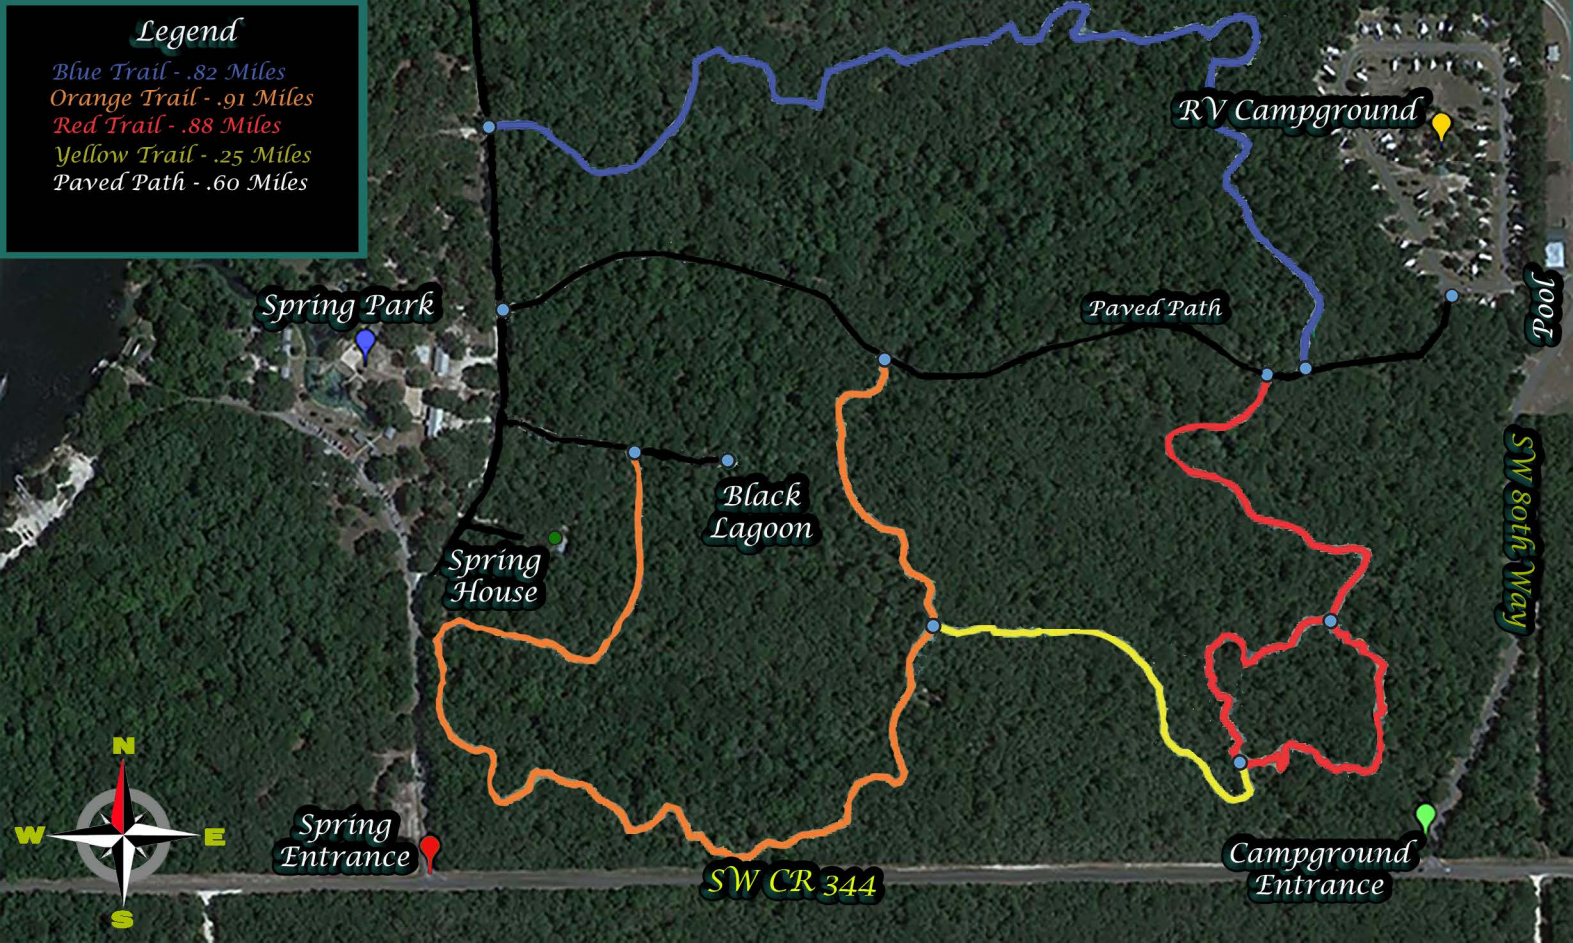

### Legend

Blue Trail - .82 Miles

Orange Trail - .91 Miles

Red Trail - .88 Miles

Yellow Trail - .25 Miles

Paved Path - .60 Miles

Spring Park

RV Campground

Paved Path

Pool

Black Lagoon

Spring House

SW 80th Way

Spring Entrance

SW CR 344

Campground Entrance